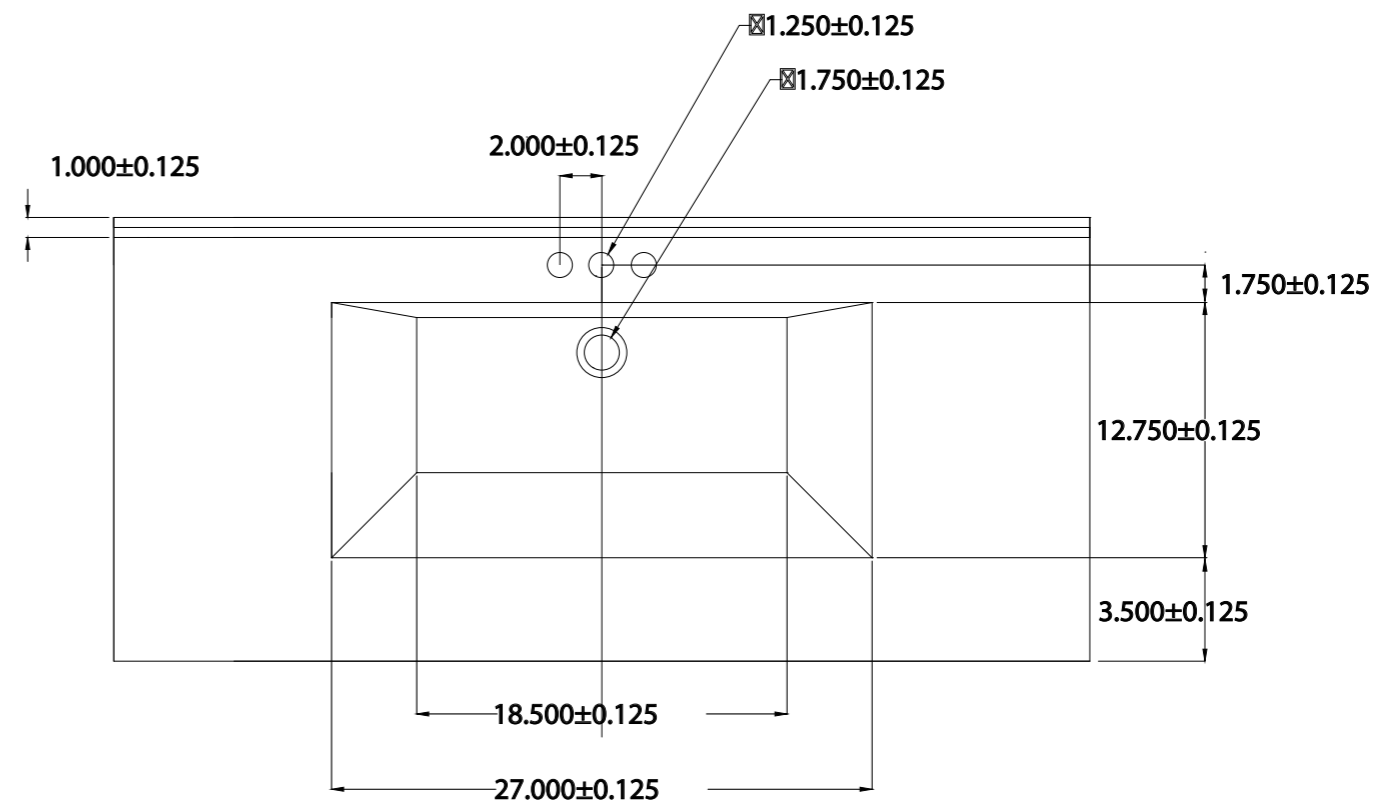

ARSTAR S.A. DE C.V.

General office Prol. López Mateos, #511 Col. Villa San Miguel
Ph. +52(81) 1431-1770 FAX +52 (81) 1431-1844 Guadalupe, N.L.

Carolina Series Vanity Top 49"x22" 2249CARXXX

IAPMO Tolerances

Inner plate thickness	18 to 22mm
Bowl thickness	More than 6mm
Side difference	Less than 1/8"
Panding*?	Less than 3mm

Specifications

Collection name	22" Series	Colors	Marble and granite	Bowl depth	6" 1/16"
Material	Cultured marble	Faucet mount type	4" center set	Overflow	Yes
Top thickness	3/4"	Number of bowls	1 or 2	Depth	22"
Edge profile	No drip edge	bowl shape	Oval	Width	25" to 73"
Backsplash	Yes				

Install this product according to the installation guide.

Visit us at: www.arstarinc.com