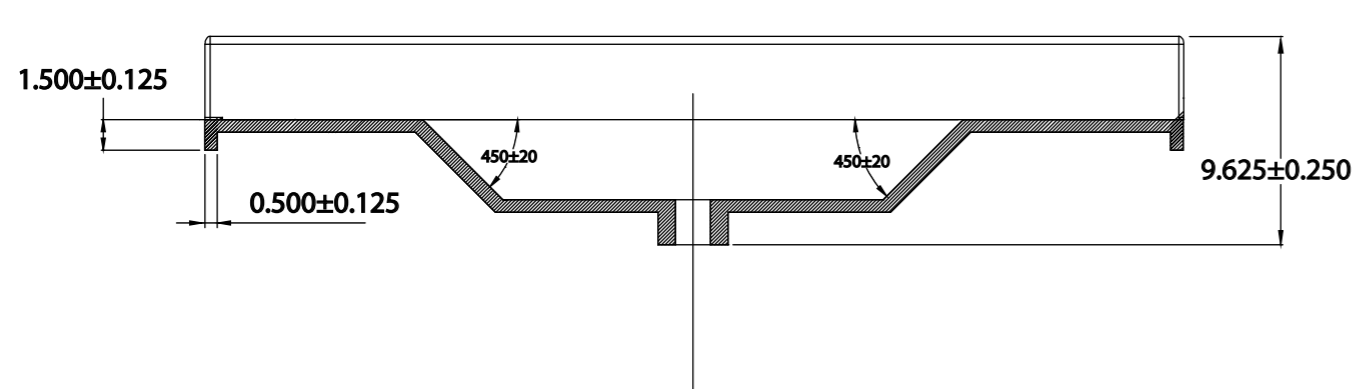

ARSTAR S.A. DE C.V.

General office Prol. López Mateos, #511 Col. Villa San Miguel
Ph. +52(81) 1431-1770 FAX +52 (81) 1431-1844 Guadalupe, N.L.

Carolina Series Vanity Top 49"x22" 2249CARXXX

IAPMO Tolerances

Inner plate thickness	18 to 22mm
Bowl thickness	More than 6mm
Side difference	Less than 1/8"
Panding*?	Less than 3mm

Specifications

Collection name	22" Series	Colors	Marble and granite	Bowl depth	6" 1/16"
Material	Cultured marble	Faucet mount type	4" center set	Overflow	Yes
Top thickness	3/4"	Number of bowls	1 or 2	Depth	22"
Edge profile	No drip edge	bowl shape	Oval	Width	25" to 73"
Backsplash	Yes				

Install this product according to the installation guide.

Visit us at: www.arstarinc.com