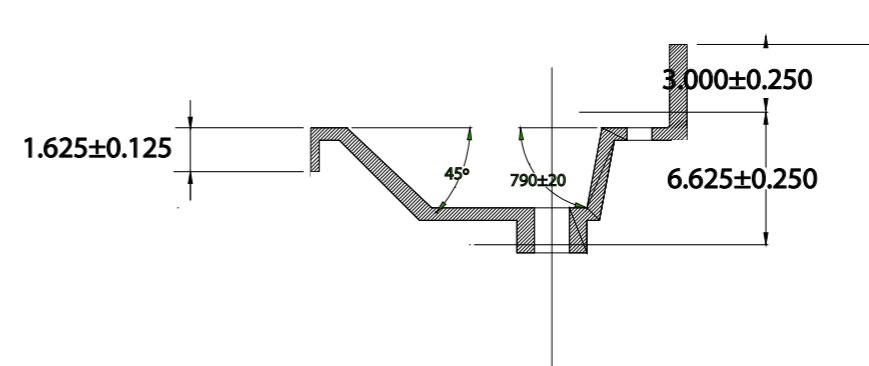

ARSTAR S.A. DE C.V.

General office Prol. López Mateos, #511 Col. Villa San Miguel
Ph. +52(81) 1431-1770 FAX +52 (81) 1431-1844 Guadalupe, N.L.

Carolina Series Vanity Top 49"x22" 2249CARXXX

IAPMO Tolerances

Inner plate thickness	18 to 22mm
Bowl thickness	More than 6mm
Side difference	Less than 1/8"
Panding*?	Less than 3mm

Specifications

Collection name	22" Series	Colors	Marble and granite	Bowl depth	6" 1/16"
Material	Cultured marble	Faucet mount type	4" center set	Overflow	Yes
Top thickness	3/4"	Number of bowls	1 or 2	Depth	22"
Edge profile	No drip edge	bowl shape	Oval	Width	25" to 73"
Backsplash	Yes				

Install this product according to the installation guide.

Visit us at: www.arstarinc.com