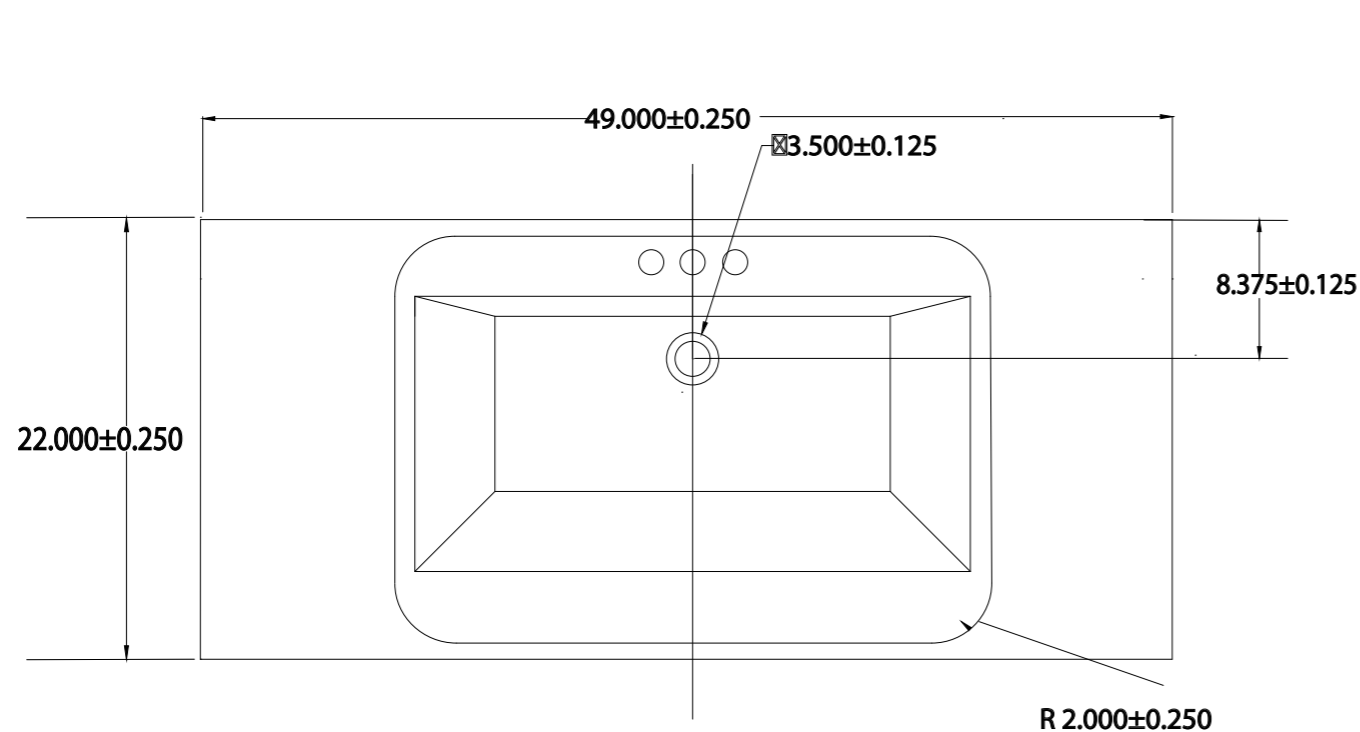

ARSTAR S.A. DE C.V.

General office Prol. López Mateos, #511 Col. Villa San Miguel
Ph. +52(81) 1431-1770 FAX +52 (81) 1431-1844 Guadalupe, N.L.

Carolina Series Vanity Top 49"x22" 2249CARXXX

IAPMO Tolerances

Inner plate thickness	18 to 22mm
Bowl thickness	More than 6mm
Side difference	Less than 1/8"
Panding*?	Less than 3mm

Specifications

Collection name	22" Series	Colors	Marble and granite	Bowl depth	6" 1/16"
Material	Cultured marble	Faucet mount type	4" center set	Overflow	Yes
Top thickness	3/4"	Number of bowls	1 or 2	Depth	22"
Edge profile	No drip edge	bowl shape	Oval	Width	25" to 73"
Backsplash	Yes				